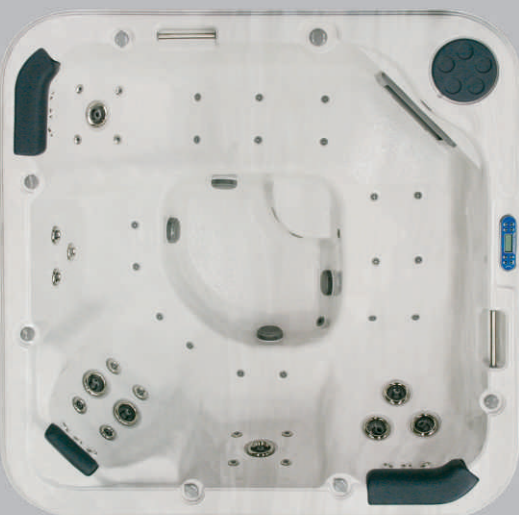

Model: 237

Model: 452