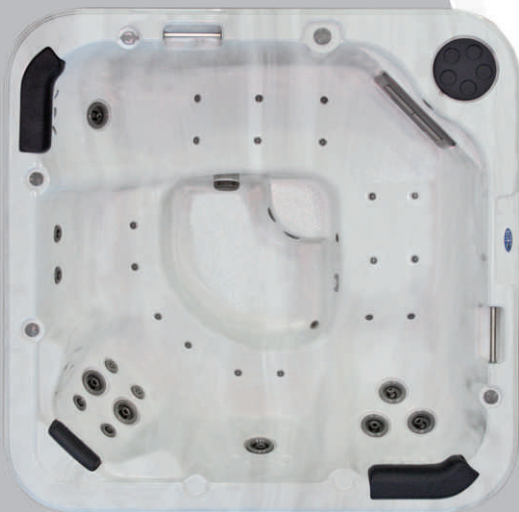

milan

Model: 237